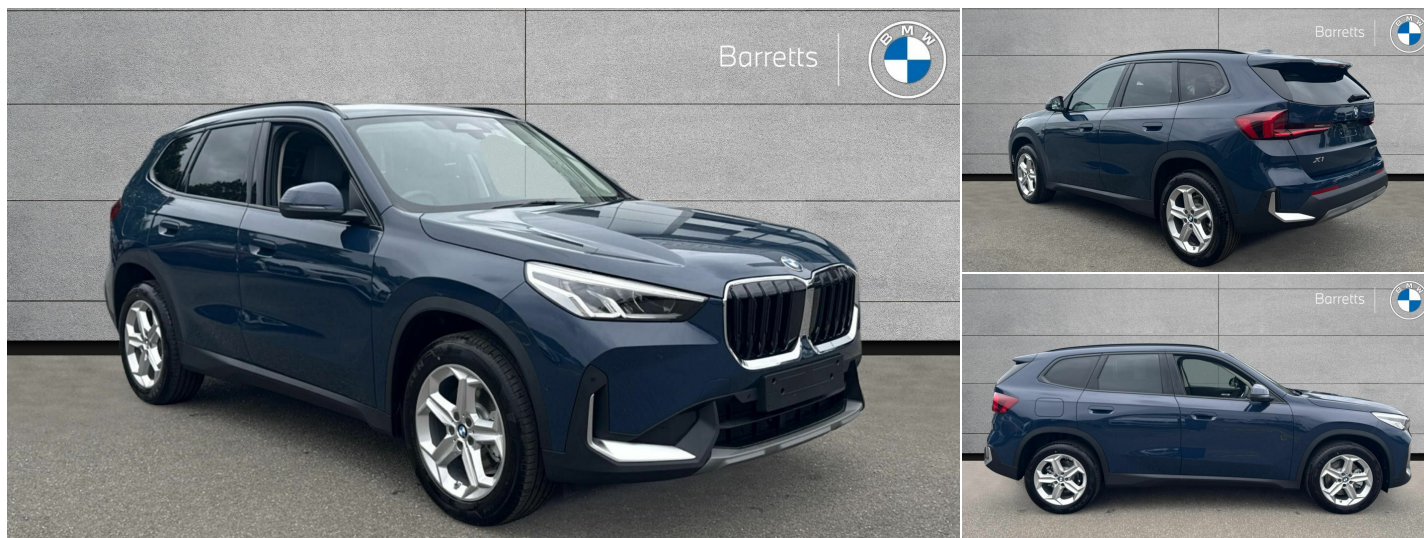

BMW X1

£37,990

1.5 20i MHT Sport DCT sDrive Euro 6 (s/s) 5dr 1.5l

Automatic

Registered
New

Mileage
0 miles

Engine Size
1.5 l

Fuel Type
Petrol Hybrid

Transmission
Automatic

Fuel Consumption
49.6 milesPerGallon

Features

BMW

Barretts of Canterbury

The Boulevard, Orbital Park, Ashford, Kent, TN24 0GA United Kingdom

01233 500555

Opening Hours