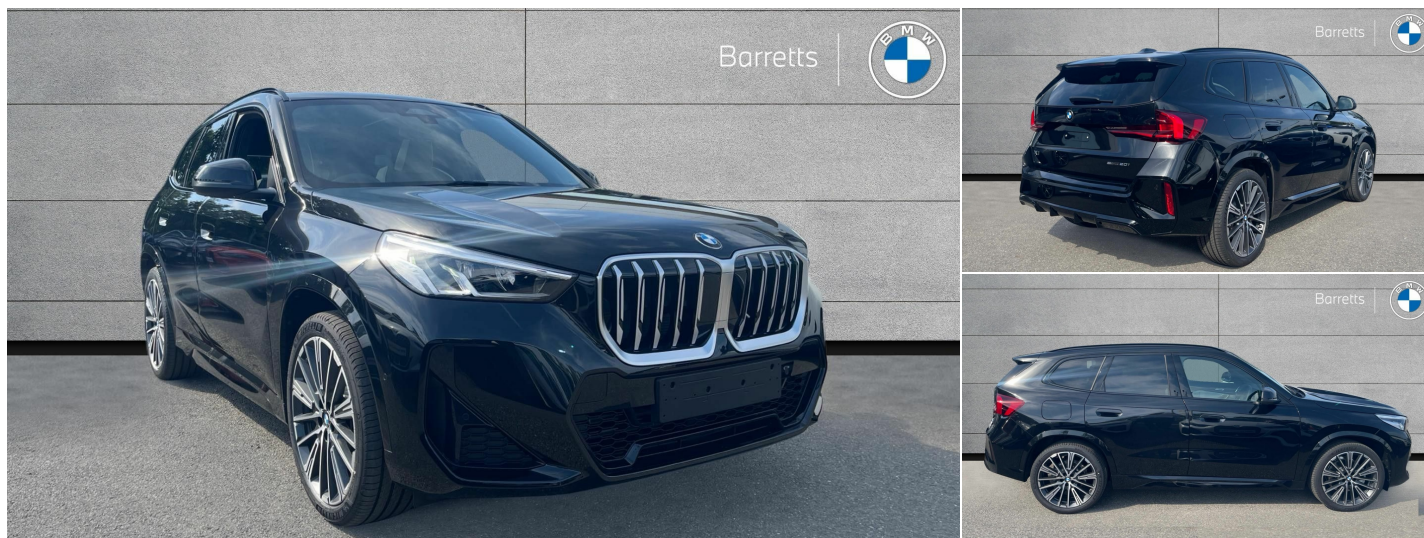

# BMW X1

£42,990

1.5 20i MHT M Sport DCT sDrive Euro 6 (s/s) 5dr 1.5l

Automatic

**Registered**  
New

**Mileage**  
0 miles

**Engine Size**  
1.5 l

**Fuel Type**  
Petrol Hybrid