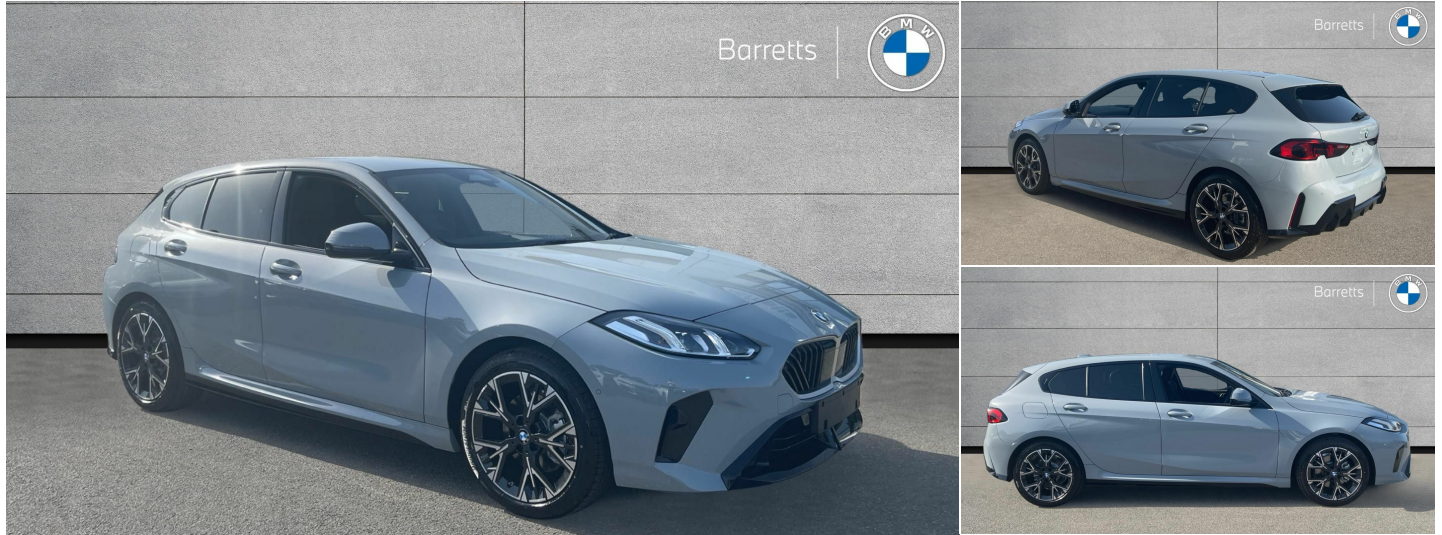

BMW 1 Series

£34,990

1.5 120i MHT M Sport DCT Euro 6 (s/s) 5dr 1.5l

Automatic

Registered
New

Mileage
0 miles

Engine Size
1.5 l

Fuel Type
Petrol Hybrid

Transmission
Automatic

Fuel Consumption
52.3 milesPerGallon

Features

BMW

Barretts of Canterbury

The Boulevard, Orbital Park, Ashford, Kent, TN24 0GA United Kingdom

01233 500555

Opening Hours