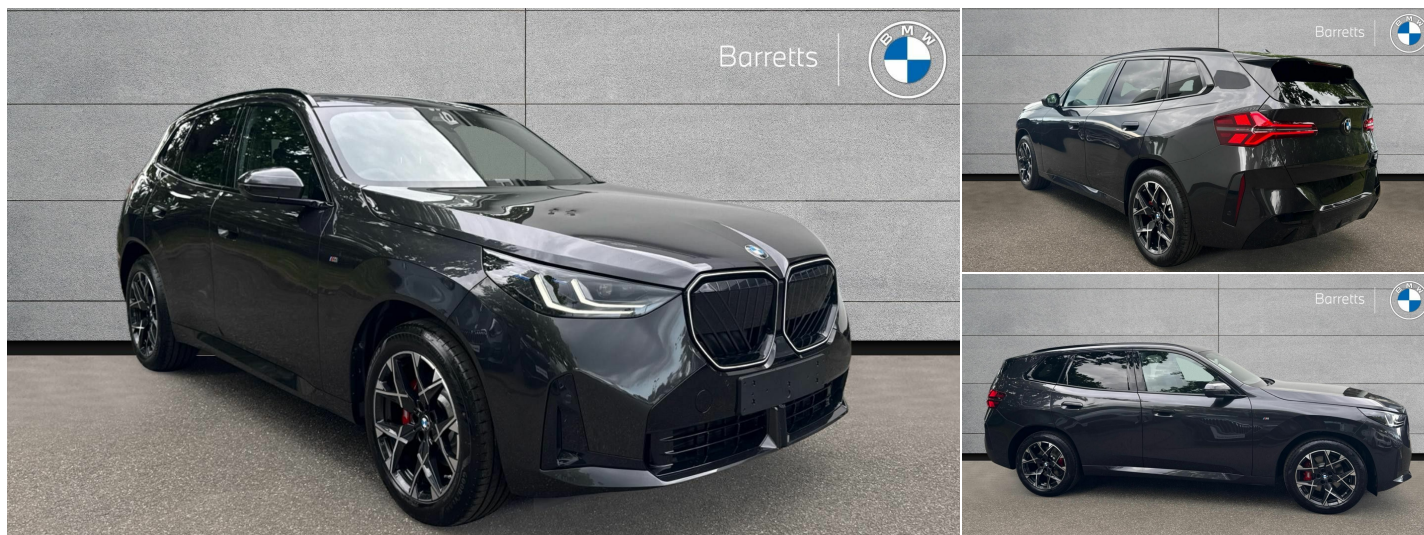

BMW X3

£59,280

2.0 20i MHT M Sport Auto xDrive Euro 6 (s/s) 5dr 2l

Automatic

Registered
New

Mileage
0 miles

Engine Size
2 l

Fuel Type
Petrol Hybrid

Transmission
Automatic

Fuel Consumption
40.4 milesPerGallon

Features

BMW

Barretts of Canterbury

The Boulevard, Orbital Park, Ashford, Kent, TN24 0GA United Kingdom

01233 500555

Opening Hours