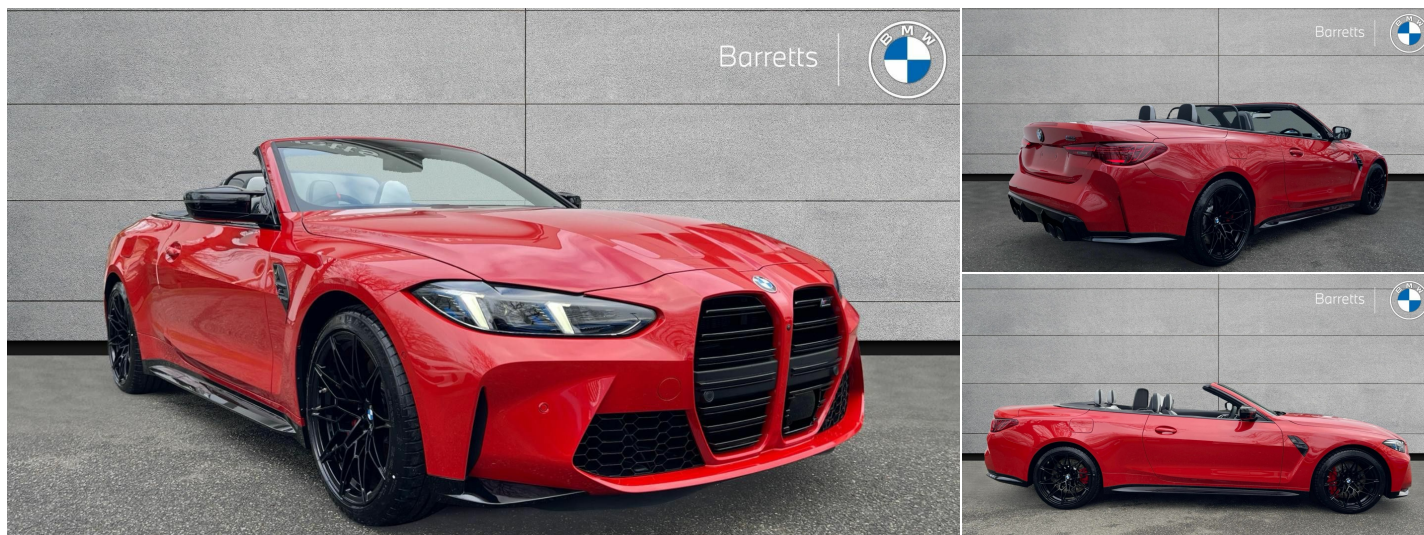

BMW M4

£90,990

3.0 BiTurbo Competition Steptronic M xDrive Euro 6

(s/s) 2dr 3l Automatic

Registered
New

Mileage
0 miles

Engine Size
3 l

Fuel Type
Petrol

Transmission
Automatic

Fuel Consumption
27.7 milesPerGallon

Features

BMW

Barretts of Canterbury

The Boulevard, Orbital Park, Ashford, Kent, TN24 0GA United Kingdom

01233 500555

Opening Hours