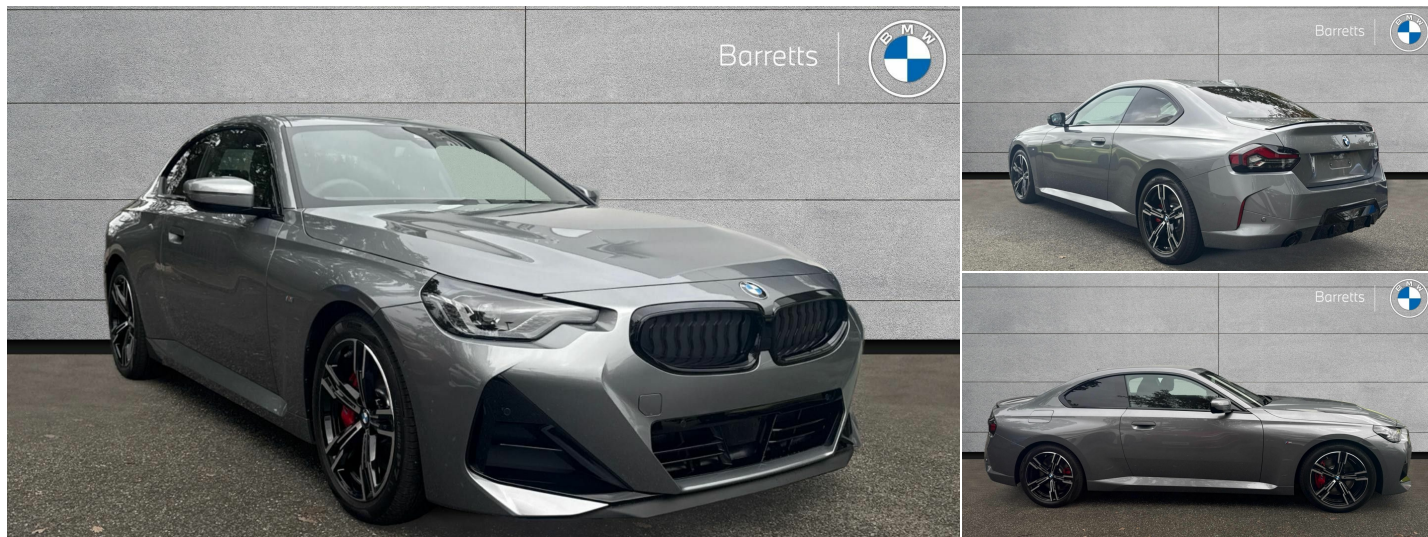

BMW 2 Series

£39,990

2.0 220i M Sport Auto Euro 6 (s/s) 2dr 2l Automatic

Registered
New

Mileage
0 miles

Engine Size
2l

Fuel Type
Petrol

Transmission
Automatic

Fuel Consumption
44.1 milesPerGallon

Features

BMW

Barretts of Canterbury

The Boulevard, Orbital Park, Ashford, Kent, TN24 0GA United Kingdom

01233 500555

Opening Hours

Monday	08:00 - 18:00
Tuesday	08:00 - 18:00
Wednesday	08:00 - 18:00
Thursday	08:00 - 18:00
Friday	08:00 - 18:00
Saturday	09:00 - 17:00
Sunday	Closed