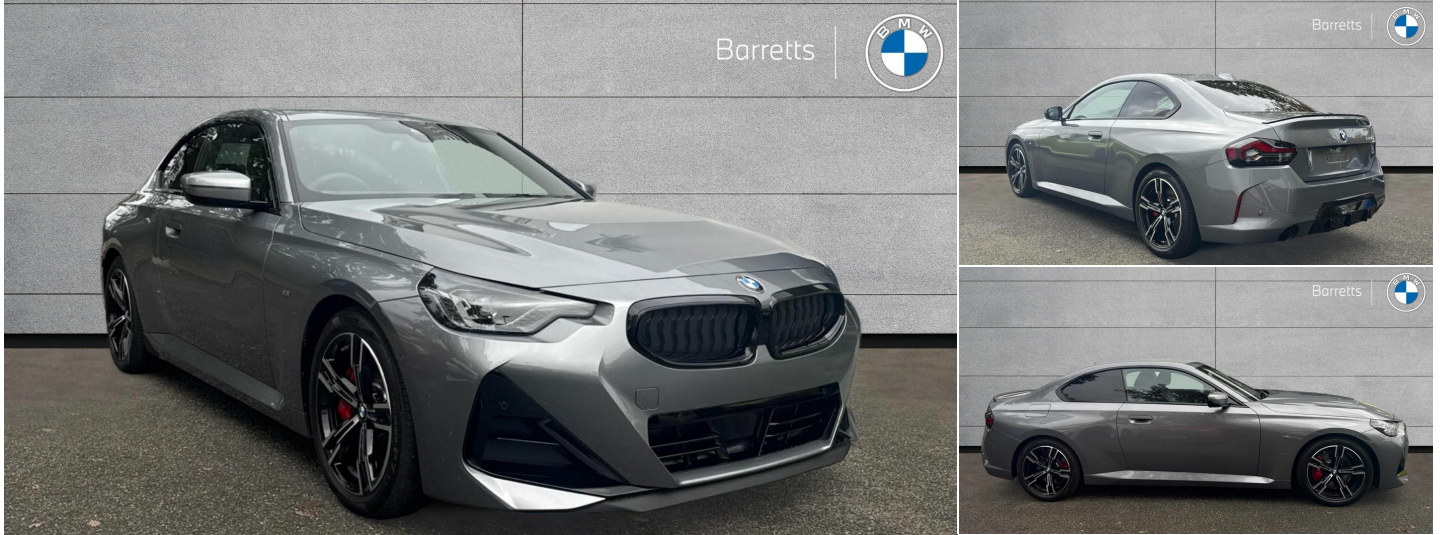

BMW 2 Series

£39,490

2.0 220i M Sport Auto Euro 6 (s/s) 2dr 2l Automatic

Registered
New

Mileage
0 miles

Engine Size
2l

Fuel Type
Petrol

Transmission
Automatic

Fuel Consumption
44.1 milesPerGallon

Features

BMW

Barretts of Canterbury

The Boulevard, Orbital Park, Ashford, Kent, TN24 0GA United Kingdom

01233 500555

Opening Hours

Monday	08:00 - 18:00
Tuesday	08:00 - 18:00
Wednesday	08:00 - 18:00
Thursday	08:00 - 18:00
Friday	08:00 - 18:00
Saturday	09:00 - 17:00
Sunday	Closed