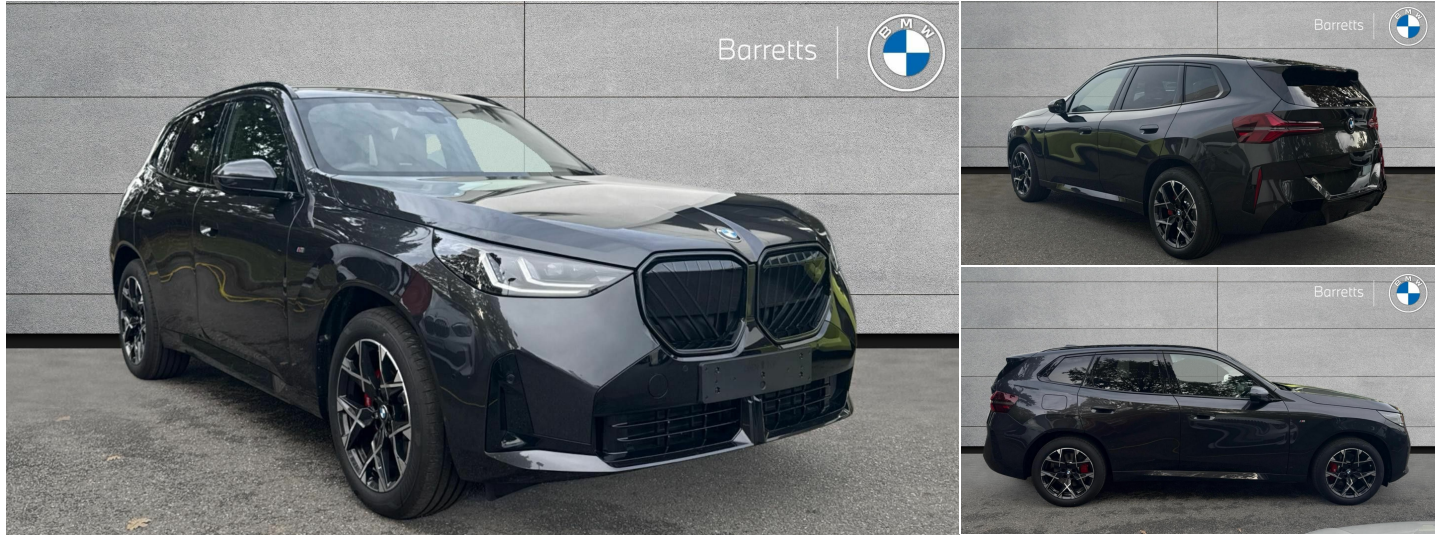

BMW X3

£62,065

2.0 20d MHT M Sport Auto xDrive Euro 6 (s/s) 5dr 2l

Automatic

Registered
New

Mileage
0 miles

Engine Size
2 l

Fuel Type
Diesel Hybrid

Transmission
Automatic

Fuel Consumption
47.9 milesPerGallon

Features

BMW

Barretts of Canterbury

The Boulevard, Orbital Park, Ashford, Kent, TN24 0GA United Kingdom

01233 500555

Opening Hours