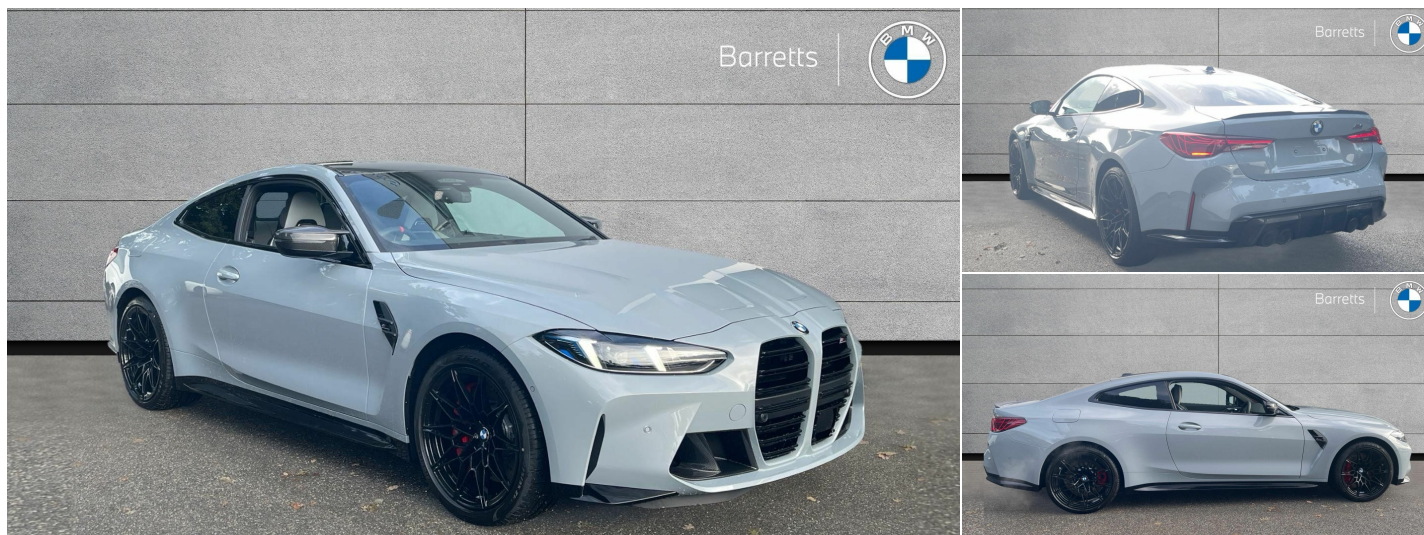

BMW M4

£83,490

3.0 BiTurbo Competition Steptronic M xDrive Euro 6

(s/s) 2dr 3l Automatic

Registered
New

Mileage
0 miles

Engine Size
3 l

Fuel Type
Petrol

Transmission
Automatic

Fuel Consumption
28.2 milesPerGallon

Features

BMW

Barretts of Canterbury

The Boulevard, Orbital Park, Ashford, Kent, TN24 0GA United Kingdom

01233 500555

Opening Hours