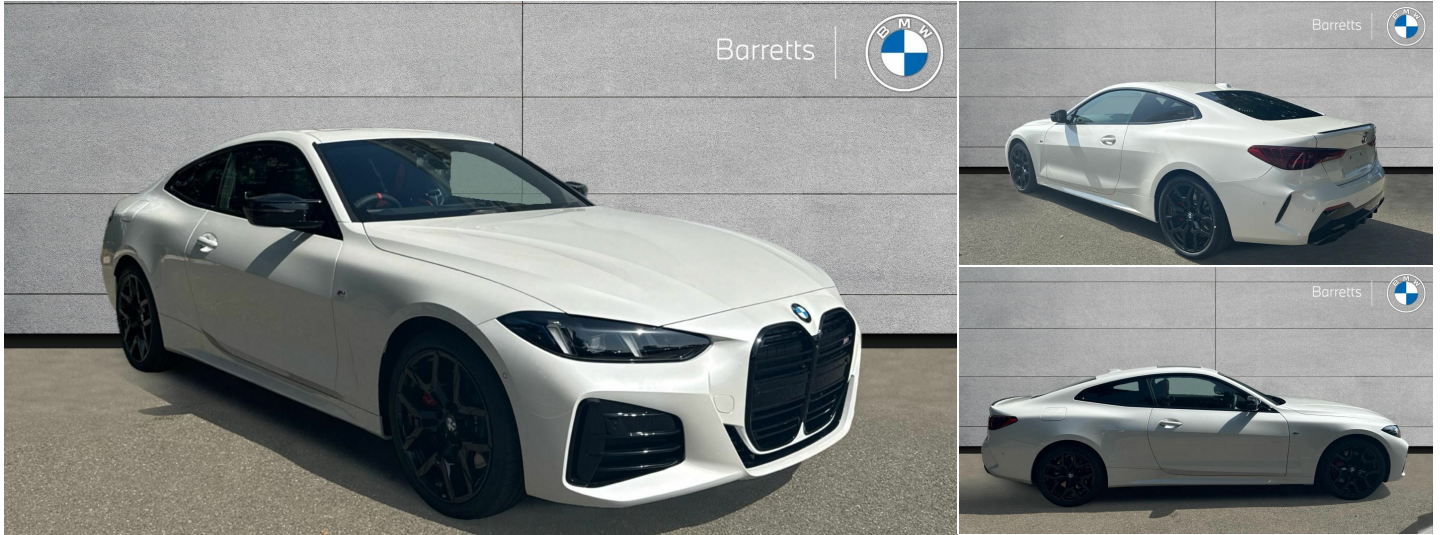

BMW 4 Series

£58,990

3.0 M440i MHT Auto xDrive Euro 6 (s/s) 2dr 3l

Automatic

Registered
New

Mileage
0 miles

Engine Size
3 l

Fuel Type
Petrol Hybrid

Transmission
Automatic

Fuel Consumption
35.8 milesPerGallon

Features

BMW

Barretts of Canterbury

The Boulevard, Orbital Park, Ashford, Kent, TN24 0GA United Kingdom

01233 500555

Opening Hours